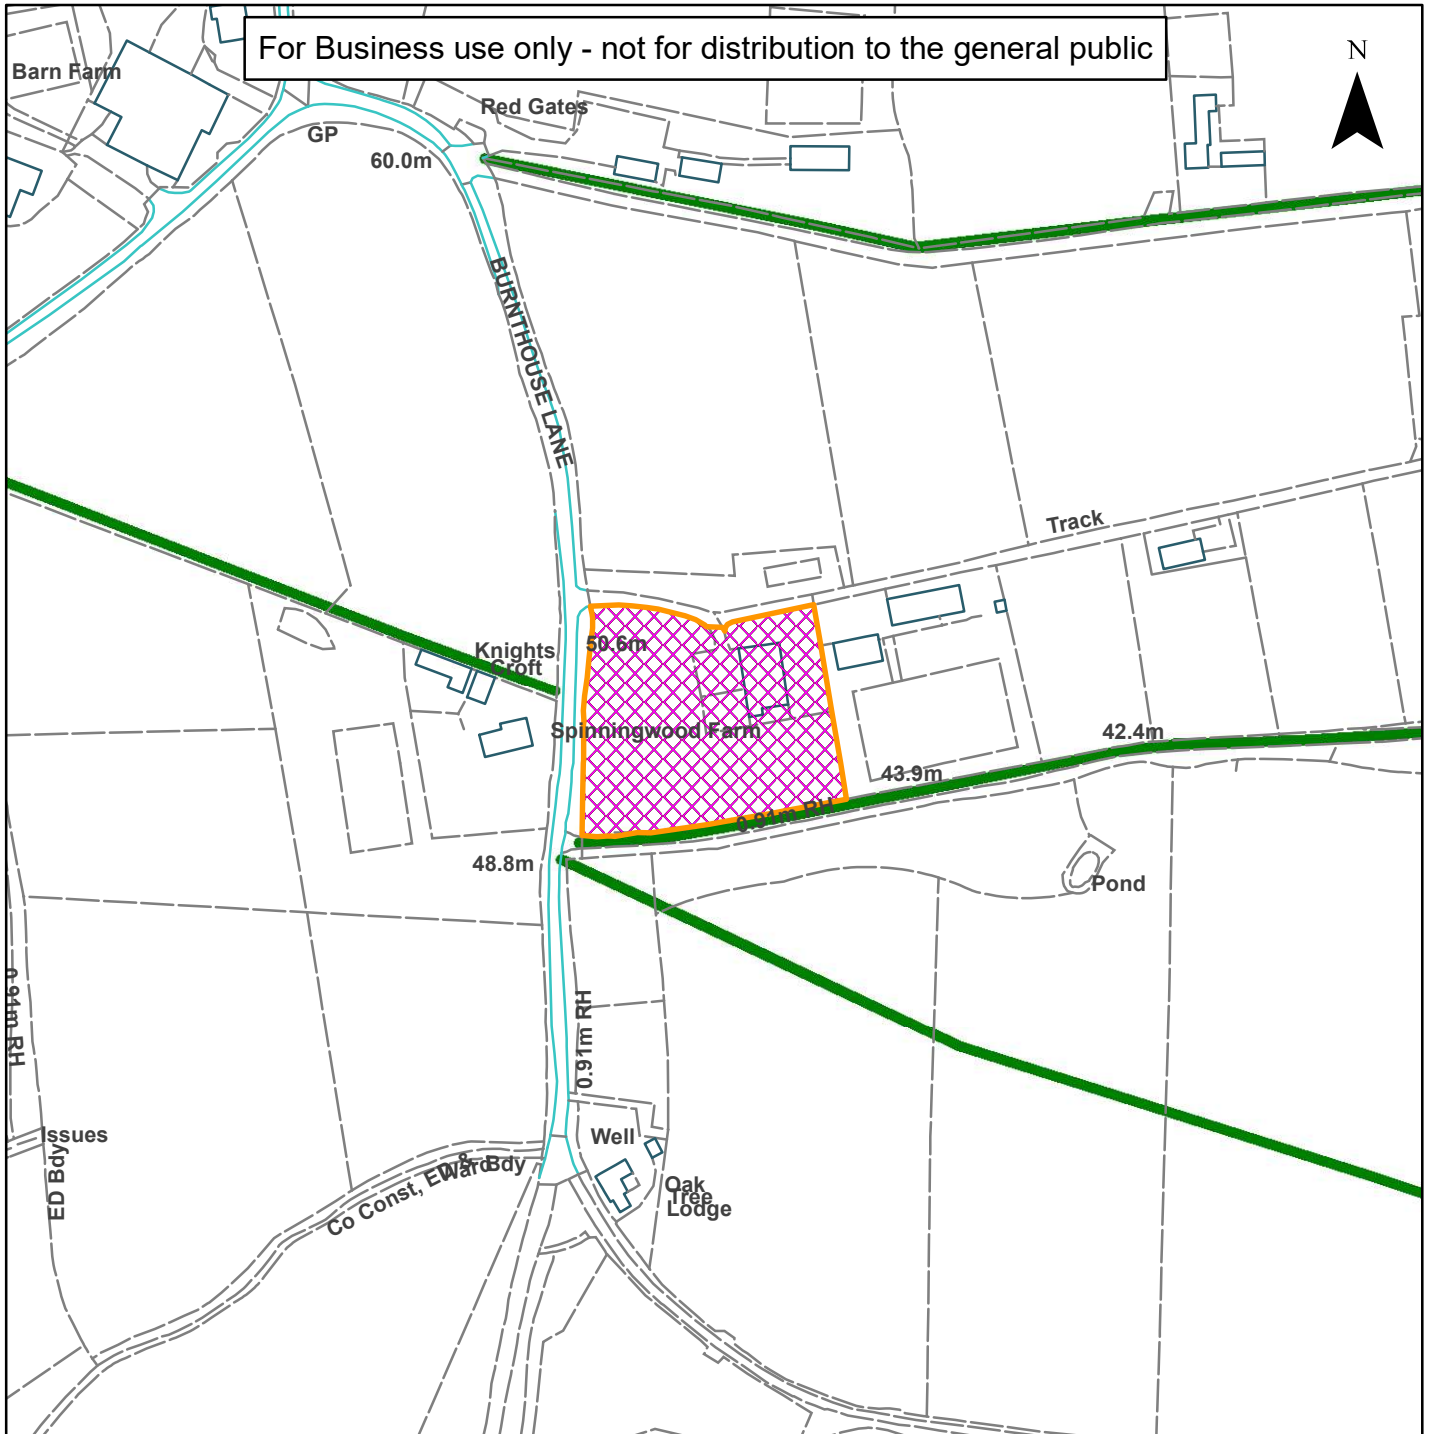

# 08) DC/23/1895

# Horsham District Council

Spinningwood Farm, Burnthouse Lane, Lower Beeding, West Sussex, RH13 6NN

For Business use only - not for distribution to the general public

Scale: 1:2,500

Reproduced by permission of Ordnance Survey map on behalf of HMSO. © Crown copyright and database rights (2019). Ordnance Survey Licence.100023865